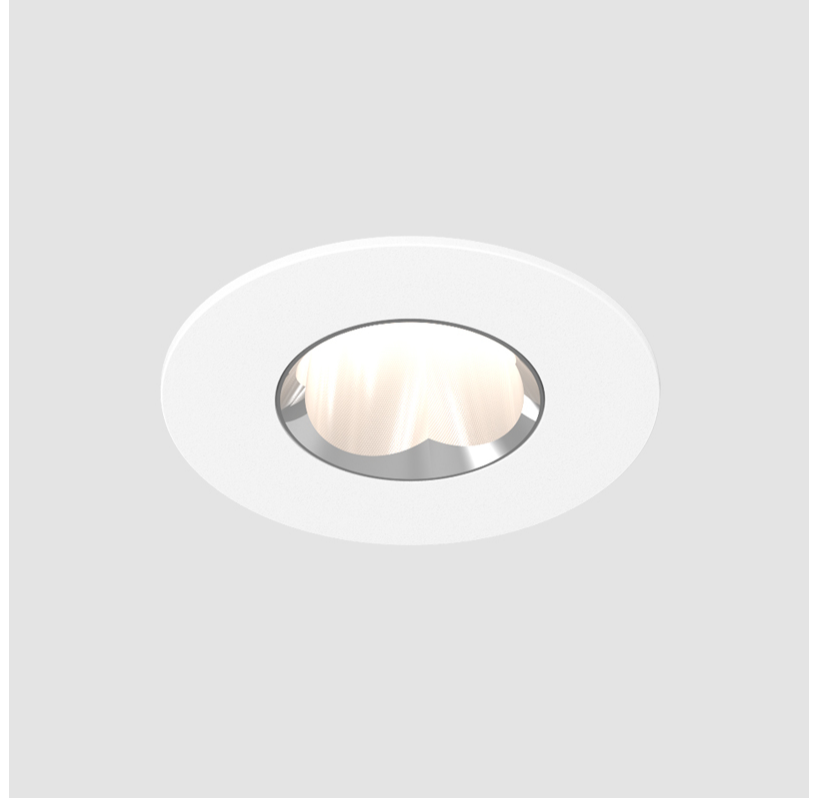

GENERAL

Series: Oiko Pro
Subseries: Oiko Pro Round
Brand: Prolicht
Division: Architectural
Mounting Type: Recessed
Mounting Location: Ceiling
Subcategory: Downlight

PHYSICAL

Shape: Round
Diameter (mm): 75
Diameter (in): 2 15/16
Height (mm): 43
Height (in): 1 11/16
Ceiling Thickness (mm): 1 - 25
Ceiling Thickness (in): 1/16 - 1 3/16
Min. Recessing Depth (mm): 50
Min. Recessing Depth (in): 1 15/16
Light Distribution: Direct
Diffuser: Lens Pack - Spread Lens / Linear Spread Lens / Honeycomb Louver
Fixture Finish: SSR / BKV / CWI / CRY / HAB / UFT / ITA / RUA / FTG / MYG / LOD / PUS / FRO / FUP / KIA / POP / BLS / SPG / MEY / GOH / GUM / CHC / COM / ABZ / JAG / OBR / MOS / ROR
Fixture Material: Aluminum Die Cast
Cut-out Measurements: 68mm / 2 11/16" Diameter

ELECTRICAL

Lamp Type: LED (Zhaga Standard)
Input Wattage (W): 14
Total Output Wattage (W): 12.7
Dimming: Dali Dimming
Driver Included: No
Driver Location: Recessed Housing
Driver Type: Constant Current - Universal (120Vac only for DALI driver)
Driver Class: Class 2
Input Voltage (V): 120 - 277
Constant Current (MA): 700

LED

Color Temperature (°K): 2700-6500 Tunable White
Max. Delivered Lumen (lm): 1381
Nominal Lumen (lm): 1460
CRI: >93 CRI
Lamp Life (hrs): 50000
Special LEDs offerings: Tunable White

OPTICAL

Reflector°: 62
Adjustability: Fixed

RATINGS AND CERTIFICATIONS

Certified By: Certified for North American Standards
IP rating: IP20