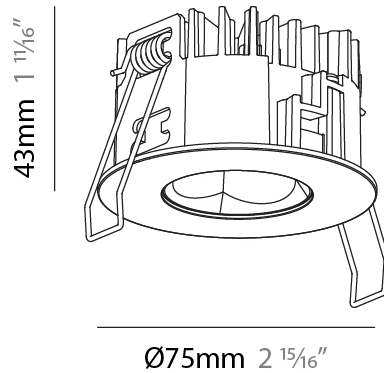

GENERAL

Series: Oiko Pro
Subseries: Oiko Pro Round
Brand: Prolicht
Division: Architectural
Mounting Type: Recessed
Mounting Location: Ceiling
Subcategory: Downlight

PHYSICAL

Shape: Round
Diameter (mm): 75
Diameter (in): 2 15/16
Height (mm): 43
Height (in): 1 11/16
Ceiling Thickness (mm): 1 - 25
Ceiling Thickness (in): 1/16 - 1 3/16
Min. Recessing Depth (mm): 50
Min. Recessing Depth (in): 1 15/16
Light Distribution: Direct
Diffuser: Lens Pack - Spread Lens / Linear Spread Lens / Honeycomb Louver
Fixture Finish: SSR / BKV / CWI / CRY / HAB / UFT / ITA / RUA / FTG / MYG / LOD / PUS / FRO / FUP / KIA / POP / BLS / SPG / MEY / GOH / GUM / CHC / COM / ABZ / JAG / OBR / MOS / ROR
Fixture Material: Aluminum Die Cast
Cut-out Measurements: 68mm / 2 11/16" Diameter

ELECTRICAL

Lamp Type: LED (Zhaga Standard)
Input Wattage (W): 14
Total Output Wattage (W): 12.7
Dimming: Dali Dimming
Driver Included: No
Driver Location: Recessed Housing
Driver Type: Constant Current - Universal (120Vac only for DALI driver)
Driver Class: Class 2
Input Voltage (V): 120 - 277
Constant Current (MA): 700

LED

Color Temperature (°K): 2700-6500 Tunable White
Max. Delivered Lumen (lm): 1381
Nominal Lumen (lm): 1460
CRI: >93 CRI
Lamp Life (hrs): 50000
Special LEDs offerings: Tunable White

OPTICAL

Reflector°: 62
Adjustability: Fixed

RATINGS AND CERTIFICATIONS

Certified By: Certified for North American Standards
IP rating: IP20