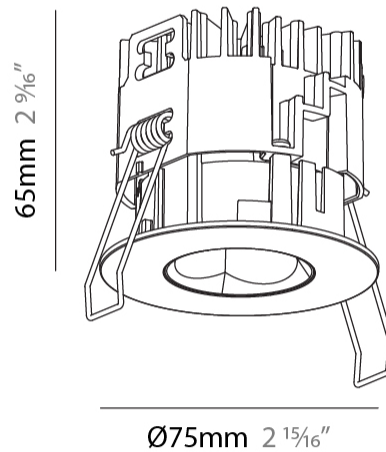

GENERAL

Series: Oiko Pro
Subseries: Oiko Pro Round
Brand: Prolicht
Division: Architectural
Mounting Type: Recessed
Mounting Location: Ceiling
Subcategory: Downlight

PHYSICAL

Shape: Round
Diameter (mm): 75
Diameter (in): 2 ¹⁵/₁₆
Height (mm): 65
Height (in): 2 ⁹/₁₆
Ceiling Thickness (mm): 1 - 25
Ceiling Thickness (in): 1/16 - 1 3/16
Min. Recessing Depth (mm): 70
Min. Recessing Depth (in): 2 ³/₄
Light Distribution: Direct
Diffuser: Lens Pack - Spread Lens / Linear Spread Lens / Honeycomb Louver
Fixture Finish: SSR / BKV / CWI / CRY / HAB / UFT / ITA / RUA / FTG / MYG / LOD / PUS / FRO / FUP / KIA / POP / BLS / SPG / MEY / GOH / GUM / CHC / COM / ABZ / JAG / OBR / MOS / ROR
Fixture Material: Aluminum Die Cast
Cut-out Measurements: 68mm / 2 11/16" Diameter

ELECTRICAL

Lamp Type: LED (Zhaga Standard)
Input Wattage (W): 14
Total Output Wattage (W): 12.7
Dimming: Dali Dimming
Driver Included: No
Driver Location: Recessed Housing
Driver Type: Constant Current - Universal (120Vac only for DALI driver)
Driver Class: Class 2
Input Voltage (V): 120 - 277
Constant Current (MA): 700

LED

Color Temperature (°K): 2700-6500 Tunable White
Max. Delivered Lumen (lm): 1129
Nominal Lumen (lm): 1460
CRI: >93 CRI
Lamp Life (hrs): 50000
Special LEDs offerings: Tunable White

OPTICAL

Reflector°: 36
Adjustability: Fixed

RATINGS AND CERTIFICATIONS

Certified By: Certified for North American Standards
IP rating: IP20